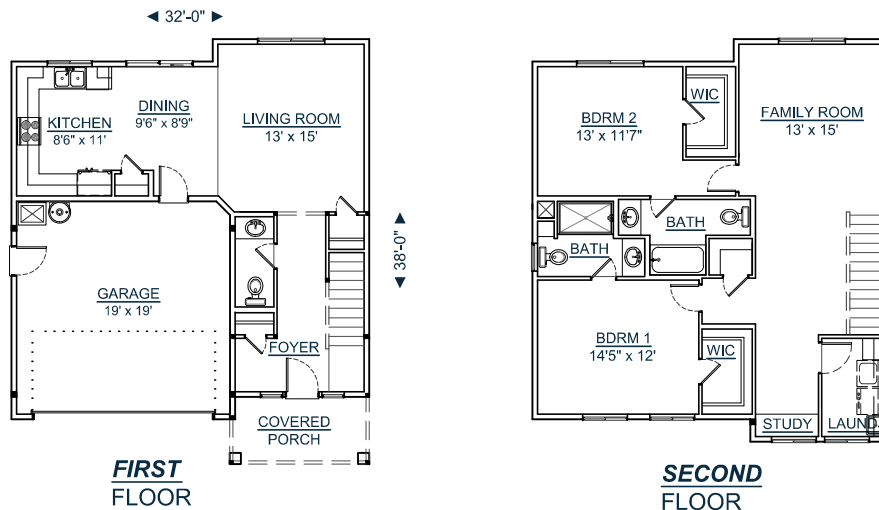

## 2-1686-2

SQUARE FT: 1686  
MAIN LEVEL: 648  
UPPER LEVEL: 1038  
GARAGE: 381  
BEDROOMS: 2

**CALL FOR A FREE  
BUILDING SITE CONSULTATION!**

**FRONT  
VIEW**

**WWW.CUSTOMYOURWAY.COM  
SEARCH PLANS ONLINE**