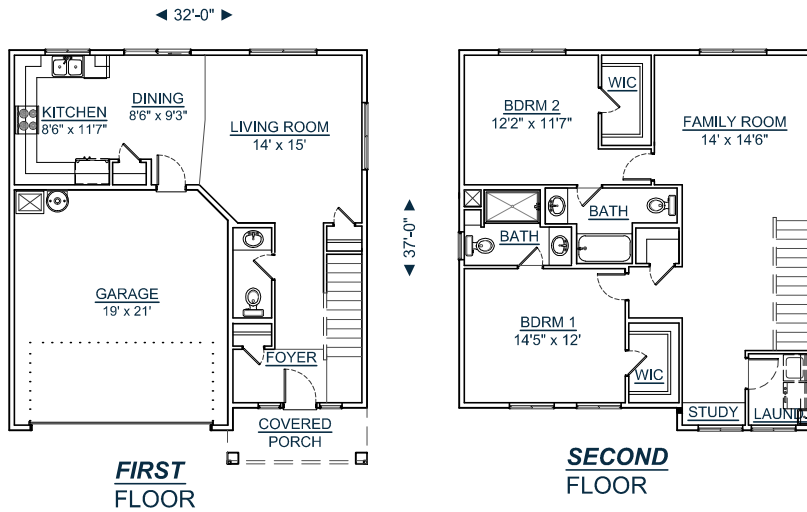

## 2-1652-2

SQUARE FT: 1652  
MAIN LEVEL: 646  
UPPER LEVEL: 1006  
GARAGE: 417  
BEDROOMS: 2

CALL FOR A FREE  
BUILDING SITE CONSULTATION!

**FRONT  
VIEW**

WWW.CUSTOMYOURWAY.COM  
SEARCH PLANS ONLINE

Custom Your Way Homes, LLC is the exclusive owner of this plan, plan design, plan details, and specifications.  
Copyright © 2014 All Rights Reserved. Under penalty of law do not make illegal copies for distribution, modification, or plan usage with the intention of construction without the written permission of Custom Your Way Homes, LLC. Licensed, Bonded, Insured.