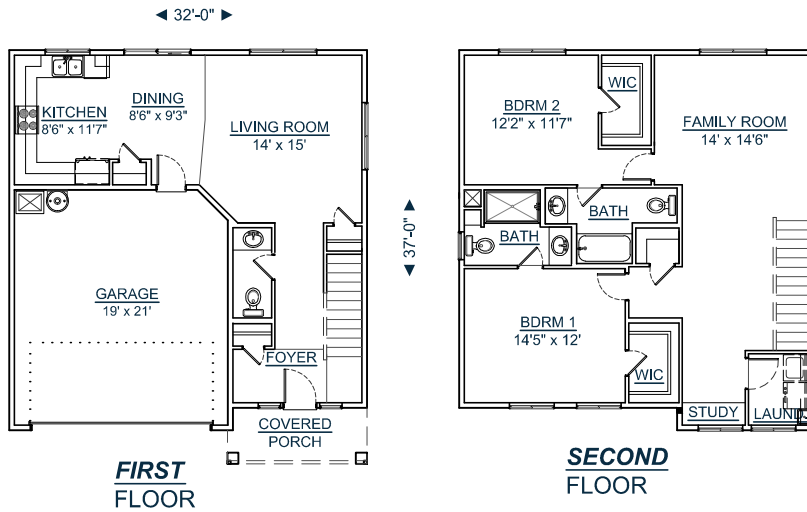

## 2-1652-2

SQUARE FT: 1652  
MAIN LEVEL: 646  
UPPER LEVEL: 1006  
GARAGE: 417  
BEDROOMS: 2

**CALL FOR A FREE  
BUILDING SITE CONSULTATION!**

**FRONT  
VIEW**

**WWW.CUSTOMYOURWAY.COM  
SEARCH PLANS ONLINE**