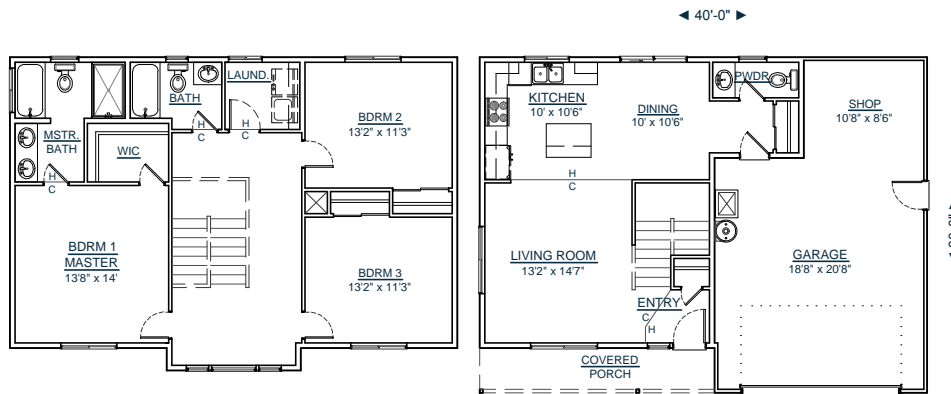

## 2-1620-3

SQUARE FT: 1620  
MAIN LEVEL: 618  
UPPER LEVEL: 1002  
GARAGE / SHOP: 498  
BEDROOMS: 3

**CALL FOR A FREE  
BUILDING SITE CONSULTATION!**

**FRONT  
VIEW**

**WWW.CUSTOMYOURWAY.COM  
SEARCH PLANS ONLINE**