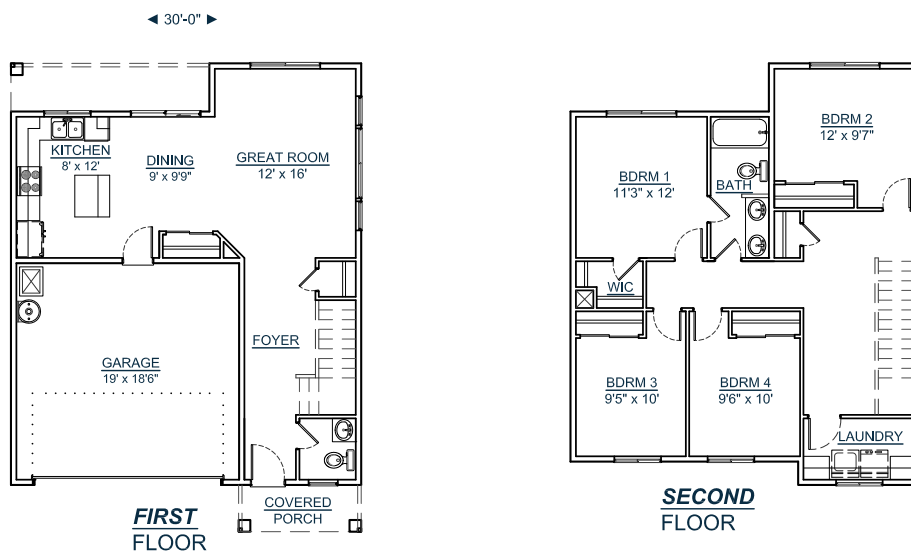

## 2-1570-2

SQUARE FT: 1570  
MAIN LEVEL: 642  
UPPER LEVEL: 928  
GARAGE: 371  
BEDROOMS: 4

CALL FOR A FREE  
BUILDING SITE CONSULTATION!

WWW.CUSTOMYOURWAY.COM  
SEARCH PLANS ONLINE

Custom Your Way Homes, LLC is the exclusive owner of this plan, plan design, plan details, and specifications. Copyright © 2014 All Rights Reserved. Under penalty of law do not make illegal copies for distribution, modification, or plan usage with the intention of construction without the written permission of Custom Your Way Homes, LLC. Licensed, Bonded, Insured. WA LICENSE #: CUSTOYW862OQ