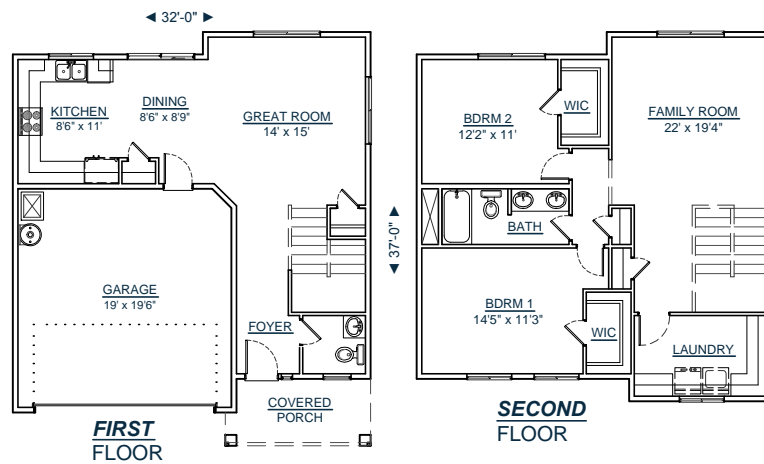

## 2-1545-2

SQUARE FT: 1545  
MAIN LEVEL: 627  
UPPER LEVEL: 918  
GARAGE: 424  
BEDROOMS: 2

CALL FOR A FREE  
BUILDING SITE CONSULTATION!

WWW.CUSTOMYOURWAY.COM  
SEARCH PLANS ONLINE

Custom Your Way Homes, LLC is the exclusive owner of this plan, plan design, plan details, and specifications.  
Copyright © 2014 All Rights Reserved. Under penalty of law do not make illegal copies for distribution, modification, or plan usage with the intention of construction without the written permission of Custom Your Way Homes, LLC. Licensed, Bonded, Insured.