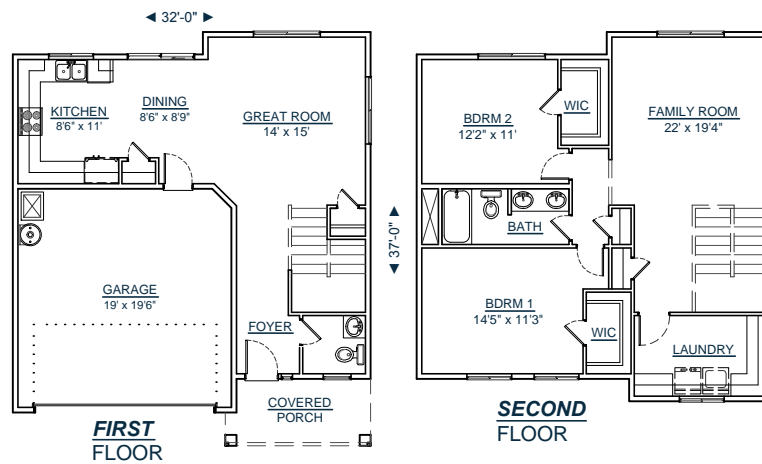

**WWW.CUSTOMYOURWAY.COM
SEARCH PLANS ONLINE**

Custom Your Way Homes, LLC is the exclusive owner of this plan, plan design, plan details, and specifications.
Copyright © 2014 All Rights Reserved. Under penalty of law do not make illegal copies for distribution, modification, or plan usage with the intention of construction without the written permission of Custom Your Way Homes, LLC. Licensed, Bonded, Insured.

WA LICENSE #: CUSTOYW862OQ