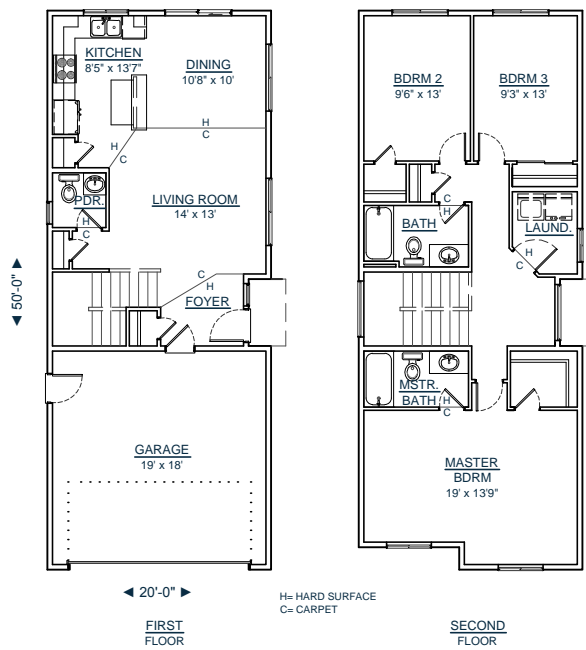

## 2-1500-3

SQUARE FT: 1500  
MAIN LEVEL: 596  
UPPER LEVEL: 904  
GARAGE: 400  
BEDROOMS: 3

**CALL FOR A FREE  
BUILDING SITE CONSULTATION!**

**FRONT  
VIEW**

**WWW.CUSTOMYOURWAY.COM  
SEARCH PLANS ONLINE**