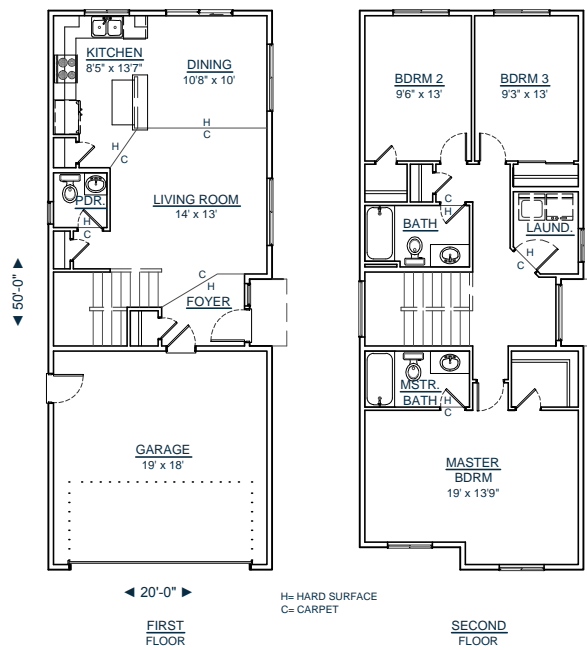

**FRONT
VIEW**

**WWW.CUSTOMYOURWAY.COM
SEARCH PLANS ONLINE**

Custom Your Way Homes, LLC is the exclusive owner of this plan, plan design, plan details, and specifications.
Copyright © 2014 All Rights Reserved. Under penalty of law do not make illegal copies for distribution, modification, or plan usage with the intention of construction without the written permission of Custom Your Way Homes, LLC. Licensed, Bonded, Insured.

WA LICENSE #: CUSTOYW8620Q