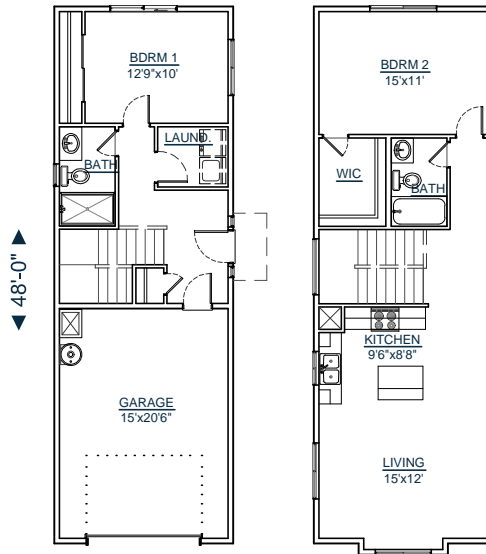

CUSTOM YOUR WAY HOMES, LLC

WWW.CUSTOMYOURWAY.COM

(360) 237-4784

- ▶ Custom Home Builder
- ▶ Custom Home Design
- ▶ Stock House Plans
- ▶ Home Additions
- ▶ Home Remodels

2-1085-2

SQUARE FT: 1085

LOWER LEVEL: 374

UPPER LEVEL: 711

GARAGE: 336

BEDROOMS: 2

**CALL FOR A FREE
BUILDING SITE CONSULTATION!**

◀ 16'-0" ▶

**WWW.CUSTOMYOURWAY.COM
SEARCH PLANS ONLINE**

Custom Your Way Homes, LLC is the exclusive owner of this plan, plan design, plan details, and specifications.
Copyright © 2014 All Rights Reserved. Under penalty of law do not make illegal copies for distribution, modification, or plan usage with the
intention of construction without the written permission of Custom Your Way Homes, LLC. Licensed, Bonded, Insured.