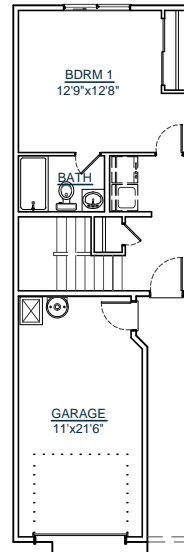

CUSTOM YOUR WAY HOMES, LLC

WWW.CUSTOMYOURWAY.COM

(360) 237-4784

- ▶ Custom Home Builder
- ▶ Custom Home Design
- ▶ Stock House Plans
- ▶ Home Additions
- ▶ Home Remodels

2-1068-2

SQUARE FT: 1085

LOWER LEVEL: 357

UPPER LEVEL: 711

GARAGE: 260

BEDROOMS: 2

**CALL FOR A FREE
BUILDING SITE CONSULTATION!**

◀ 16'-0" ▶

SECOND FLOOR

FIRST FLOOR

▶ 48'-0" ▶