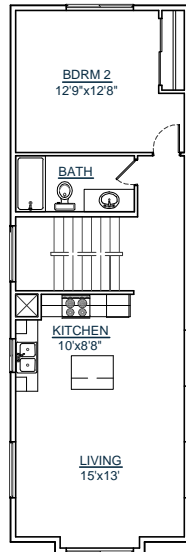

CUSTOM YOUR WAY HOMES, LLC

WWW.CUSTOMYOURWAY.COM

(360) 237-4784

- ▶ Custom Home Builder
- ▶ Custom Home Design
- ▶ Stock House Plans
- ▶ Home Additions
- ▶ Home Remodels

2-1068-2

SQUARE FT: 1085

LOWER LEVEL: 357

UPPER LEVEL: 711

GARAGE: 260

BEDROOMS: 2

**CALL FOR A FREE
BUILDING SITE CONSULTATION!**

◀ 16'-0" ▶

SECOND FLOOR

FIRST FLOOR

▶ 48'-0" ▶