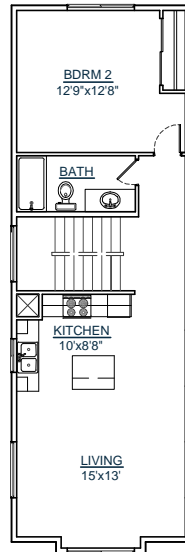

CUSTOM YOUR WAY HOMES, LLC

WWW.CUSTOMYOURWAY.COM

(360) 237-4784

- ▶ Custom Home Builder
- ▶ Custom Home Design
- ▶ Stock House Plans
- ▶ Home Additions
- ▶ Home Remodels

2-1068-2

SQUARE FT: 1085

LOWER LEVEL: 357

UPPER LEVEL: 711

GARAGE: 260

BEDROOMS: 2

**CALL FOR A FREE
BUILDING SITE CONSULTATION!**

◀ 16'-0" ▶

SECOND FLOOR

FIRST FLOOR

▶ 48'-0" ▶