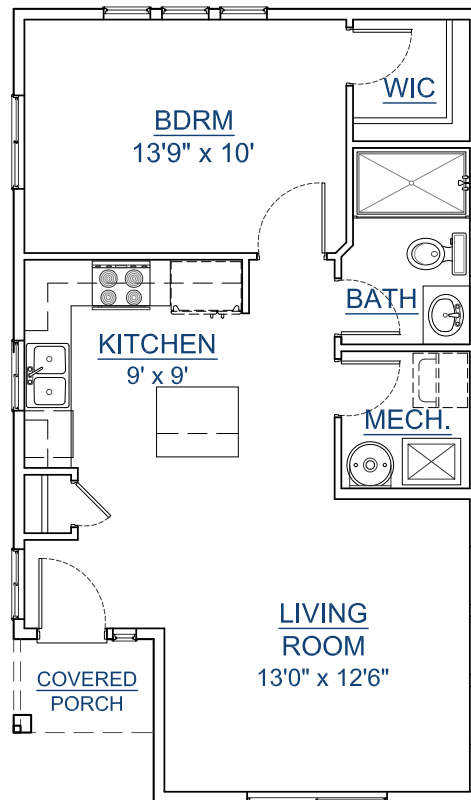

CUSTOM YOUR WAY HOMES, LLC

WWW.CUSTOMYOURWAY.COM

(360) 237-4784

- ▶ Custom Home Builder
- ▶ Custom Home Design
- ▶ Stock House Plans
- ▶ Home Additions
- ▶ Home Remodels

1-638-1

SQUARE FT: 638

BEDROOMS: 1

BATHS: 1

CALL FOR A FREE
BUILDING SITE CONSULTATION!

◀ 20'-0" ▶

▶ 34'-0" ▶

WWW.CUSTOMYOURWAY.COM
SEARCH PLANS ONLINE

Custom Your Way Homes, LLC is the exclusive owner of this plan, plan design, plan details, and specifications. Copyright © 2014 All Rights Reserved. Under penalty of law do not make illegal copies for distribution, modification, or plan usage with the intention of construction without the written permission of Custom Your Way Homes, LLC. Licensed, Bonded, Insured. WA LICENSE #: CUSTOYW862OQ