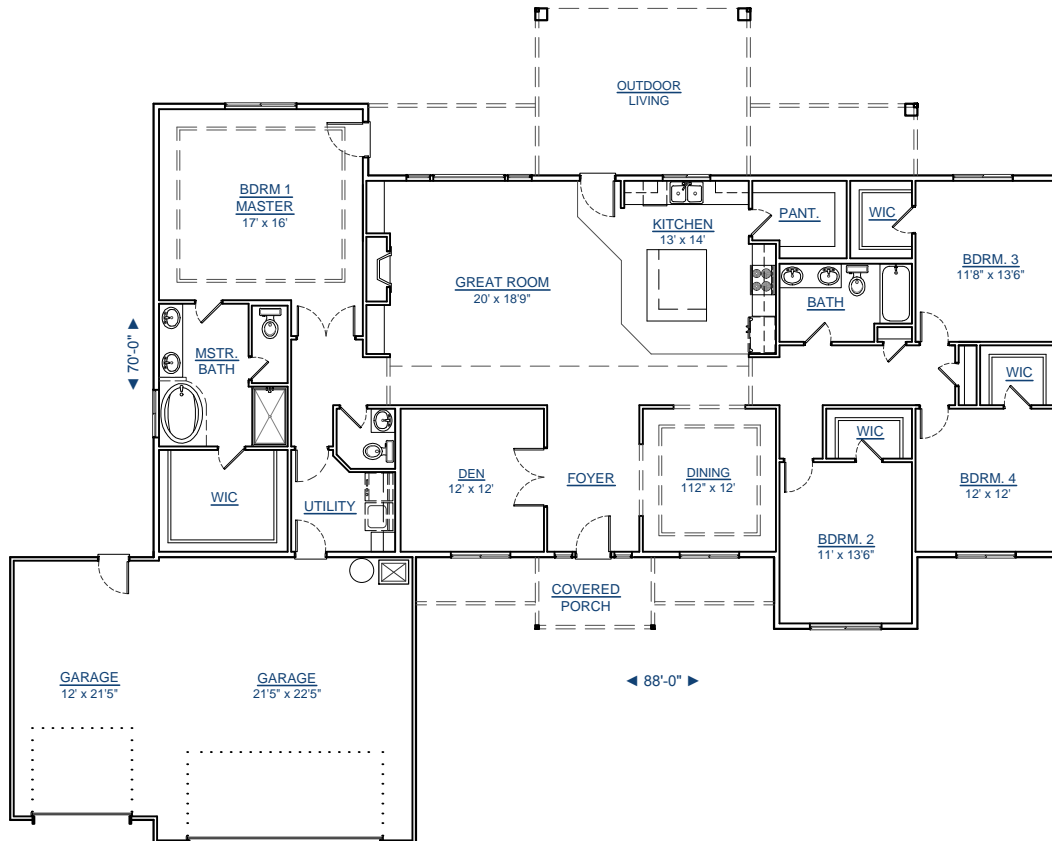

CUSTOM YOUR WAY HOMES, LLC

WWW.CUSTOMYOURWAY.COM

(360) 237-4784

- ▶ Custom Home Builder
- ▶ Custom Home Design
- ▶ Stock House Plans
- ▶ Home Additions
- ▶ Home Remodels

1-2612-4

SQUARE FT: 2612

GARAGE: 792

OUTDOOR COMFORT: 420

BEDROOMS: 4

BATHS: 2

**CALL FOR A FREE
BUILDING SITE CONSULTATION!**

**FRONT
ELEVATION**

**WWW.CUSTOMYOURWAY.COM
SEARCH PLANS ONLINE**

Custom Your Way Homes, LLC is the exclusive owner of this plan, plan design, plan details, and specifications. Copyright © 2014 All Rights Reserved. Under penalty of law do not make illegal copies for distribution, modification, or plan usage with the intention of construction without the written permission of Custom Your Way Homes, LLC. Licensed, Bonded, Insured.