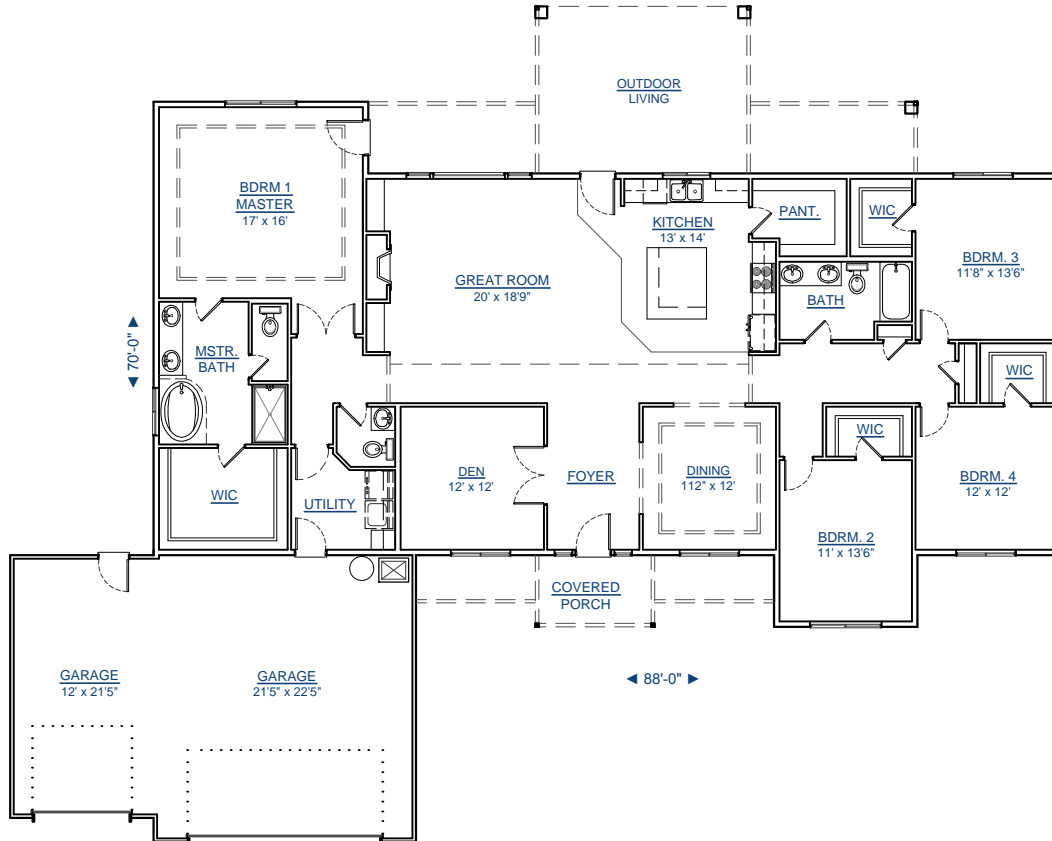

CUSTOM YOUR WAY HOMES, LLC

WWW.CUSTOMYOURWAY.COM

(360) 237-4784

- ▶ Custom Home Builder
- ▶ Custom Home Design
- ▶ Stock House Plans
- ▶ Home Additions
- ▶ Home Remodels

1-2612-4

SQUARE FT: 2612

GARAGE: 792

OUTDOOR COMFORT: 420

BEDROOMS: 4

BATHS: 2

**CALL FOR A FREE
BUILDING SITE CONSULTATION!**

**FRONT
ELEVATION**

**WWW.CUSTOMYOURWAY.COM
SEARCH PLANS ONLINE**

Custom Your Way Homes, LLC is the exclusive owner of this plan, plan design, plan details, and specifications. Copyright © 2014 All Rights Reserved. Under penalty of law do not make illegal copies for distribution, modification, or plan usage with the intention of construction without the written permission of Custom Your Way Homes, LLC. Licensed, Bonded, Insured.