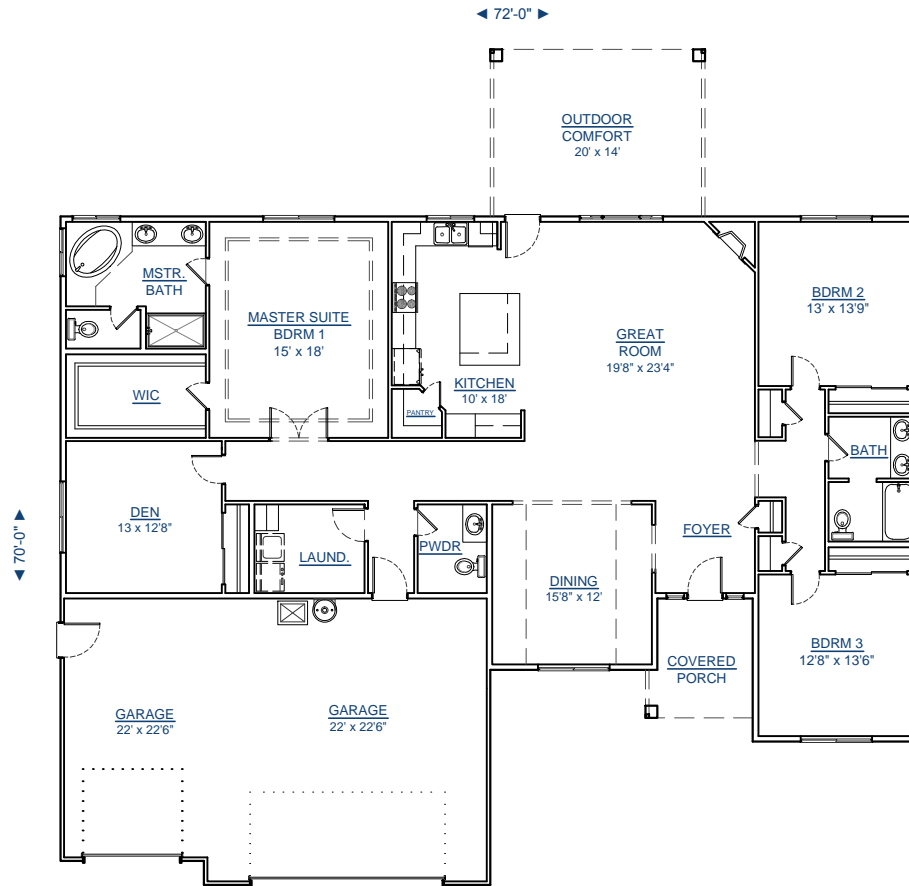

CUSTOM YOUR WAY HOMES, LLC

WWW.CUSTOMYOURWAY.COM

(360) 237-4784

- ▶ Custom Home Builder
- ▶ Custom Home Design
- ▶ Stock House Plans
- ▶ Home Additions
- ▶ Home Remodels

1-2558-4

SQUARE FT: 2558

GARAGE: 838

OUTDOOR CONFORT: 280

BEDROOMS: 4

BATHS: 2.5

**CALL FOR A FREE
BUILDING SITE CONSULTATION!**

**FRONT
ELEVATION**

**WWW.CUSTOMYOURWAY.COM
SEARCH PLANS ONLINE**

Custom Your Way Homes, LLC is the exclusive owner of this plan, plan design, plan details, and specifications. Copyright © 2014 All Rights Reserved. Under penalty of law do not make illegal copies for distribution, modification, or plan usage with the intention of construction without the written permission of Custom Your Way Homes, LLC. Licensed, Bonded, Insured.