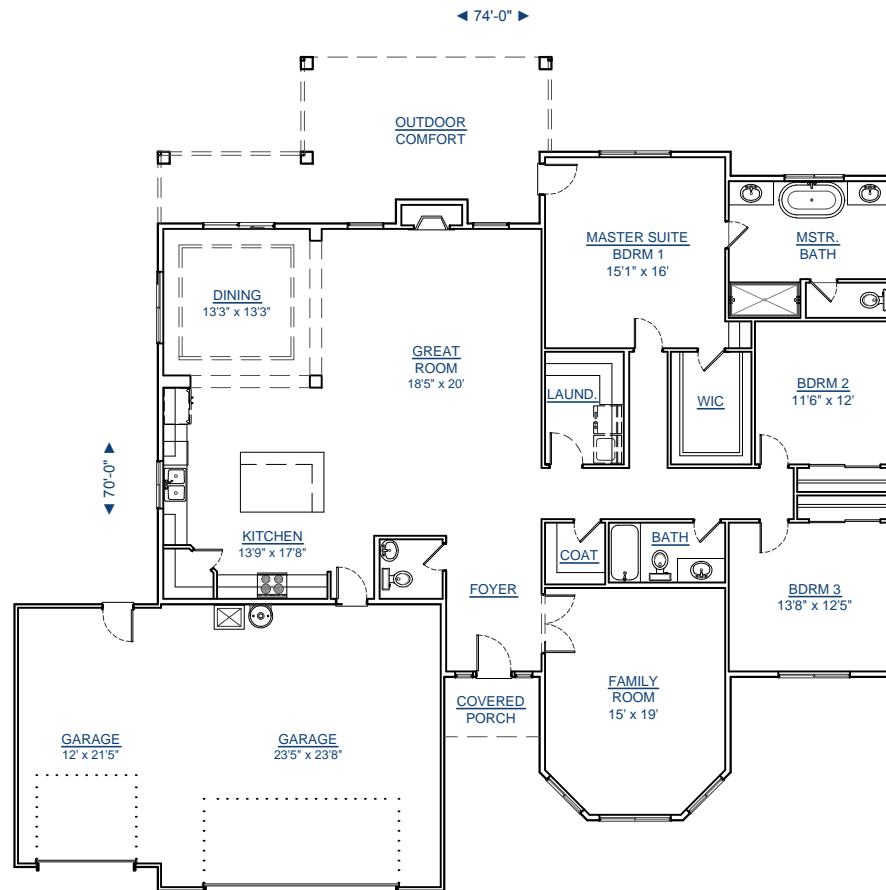

CUSTOM YOUR WAY HOMES, LLC

WWW.CUSTOMYOURWAY.COM

(360) 237-4784

- ▶ Custom Home Builder
- ▶ Custom Home Design
- ▶ Stock House Plans
- ▶ Home Additions
- ▶ Home Remodels

1-2552-3

SQUARE FT: 2552

GARAGE: 838

OUTDOOR CONFORT: 348

BEDROOMS: 3

BATHS: 2.5

**CALL FOR A FREE
BUILDING SITE CONSULTATION!**

**WWW.CUSTOMYOURWAY.COM
SEARCH PLANS ONLINE**

Custom Your Way Homes, LLC is the exclusive owner of this plan, plan design, plan details, and specifications. Copyright © 2014 All Rights Reserved. Under penalty of law do not make illegal copies for distribution, modification, or plan usage with the intention of construction without the written permission of Custom Your Way Homes, LLC. Licensed, Bonded, Insured.