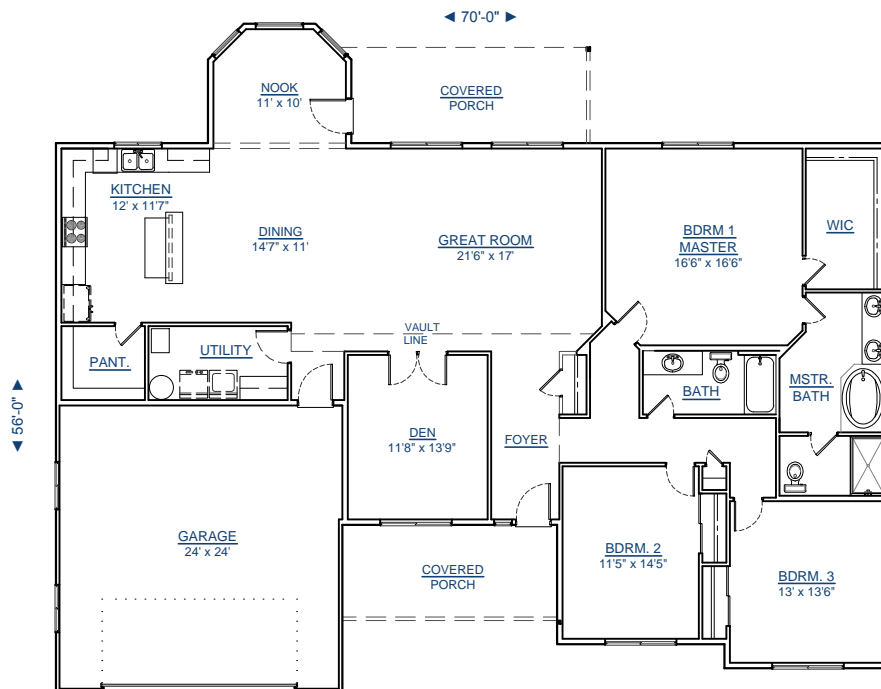

CUSTOM YOUR WAY HOMES, LLC

WWW.CUSTOMYOURWAY.COM

(360) 237-4784

- ▶ Custom Home Builder
- ▶ Custom Home Design
- ▶ Stock House Plans
- ▶ Home Additions
- ▶ Home Remodels

1-2410-3

SQUARE FT: 2827

MAIN LEVEL: 1191

UPPER LEVEL: 1636

GARAGE: 670

OUTDOOR CONFORT: 128

BEDROOMS: 5

**CALL FOR A FREE
BUILDING SITE CONSULTATION!**

**FRONT
ELEVATION**

**WWW.CUSTOMYOURWAY.COM
SEARCH PLANS ONLINE**

Custom Your Way Homes, LLC is the exclusive owner of this plan, plan design, plan details, and specifications. Copyright © 2014 All Rights Reserved. Under penalty of law do not make illegal copies for distribution, modification, or plan usage with the intention of construction without the written permission of Custom Your Way Homes, LLC. Licensed, Bonded, Insured.