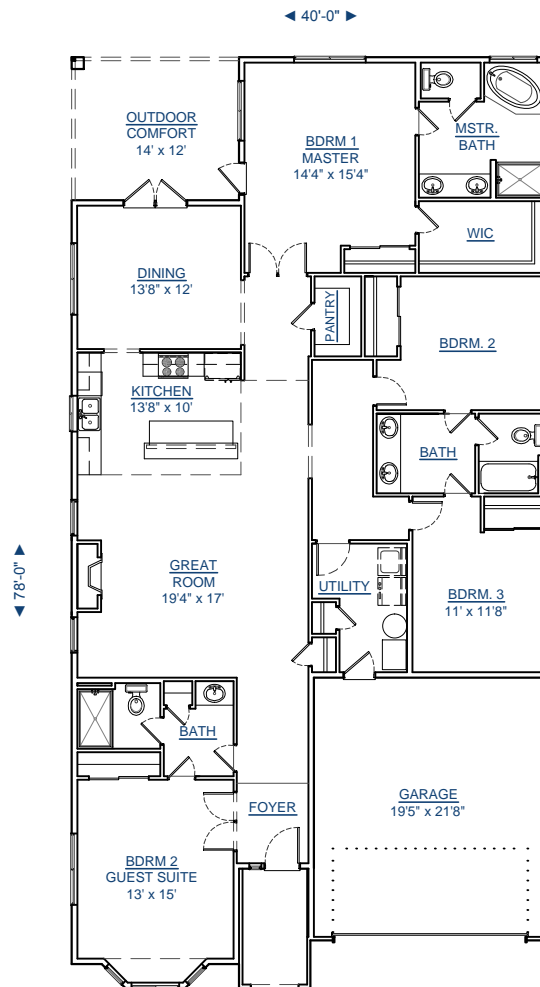

# 1-2358-4

SQUARE FT: 2358

GARAGE: 422

OUTDOOR COMFORT: 168

BEDROOMS: 4

BATHS: 2.75

**CALL FOR A FREE  
BUILDING SITE CONSULTATION!**

**FRONT  
ELEVATION**