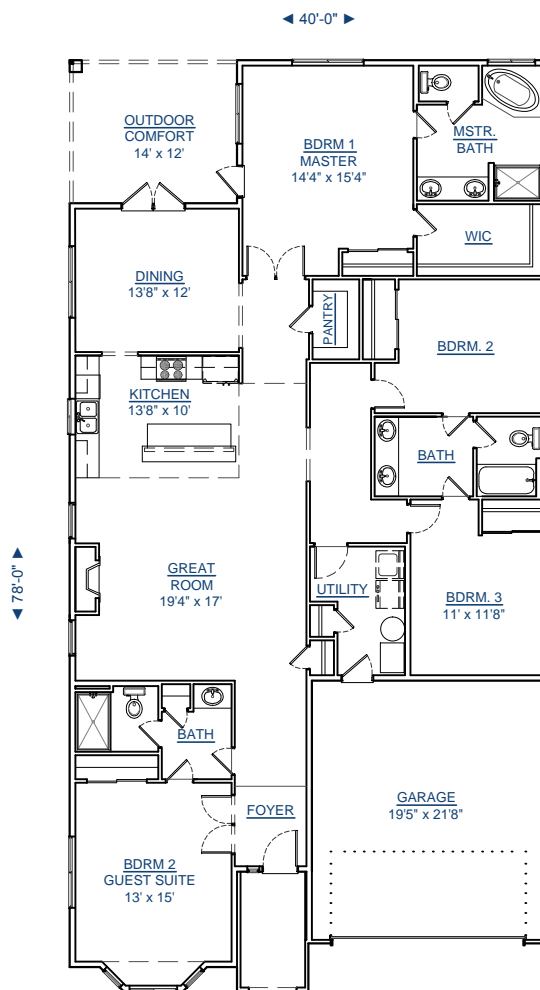

CUSTOM YOUR WAY HOMES, LLC

WWW.CUSTOMYOURWAY.COM

(360) 237-4784

- ▶ Custom Home Builder
- ▶ Custom Home Design
- ▶ Stock House Plans
- ▶ Home Additions
- ▶ Home Remodels

1-2358-4

SQUARE FT: 2358

GARAGE: 422

OUTDOOR COMFORT: 168

BEDROOMS: 4

BATHS: 2.75

**CALL FOR A FREE
BUILDING SITE CONSULTATION!**

**FRONT
ELEVATION**

**WWW.CUSTOMYOURWAY.COM
SEARCH PLANS ONLINE**

Custom Your Way Homes, LLC is the exclusive owner of this plan, plan design, plan details, and specifications. Copyright © 2014 All Rights Reserved. Under penalty of law do not make illegal copies for distribution, modification, or plan usage with the intention of construction without the written permission of Custom Your Way Homes, LLC. Licensed, Bonded, Insured.