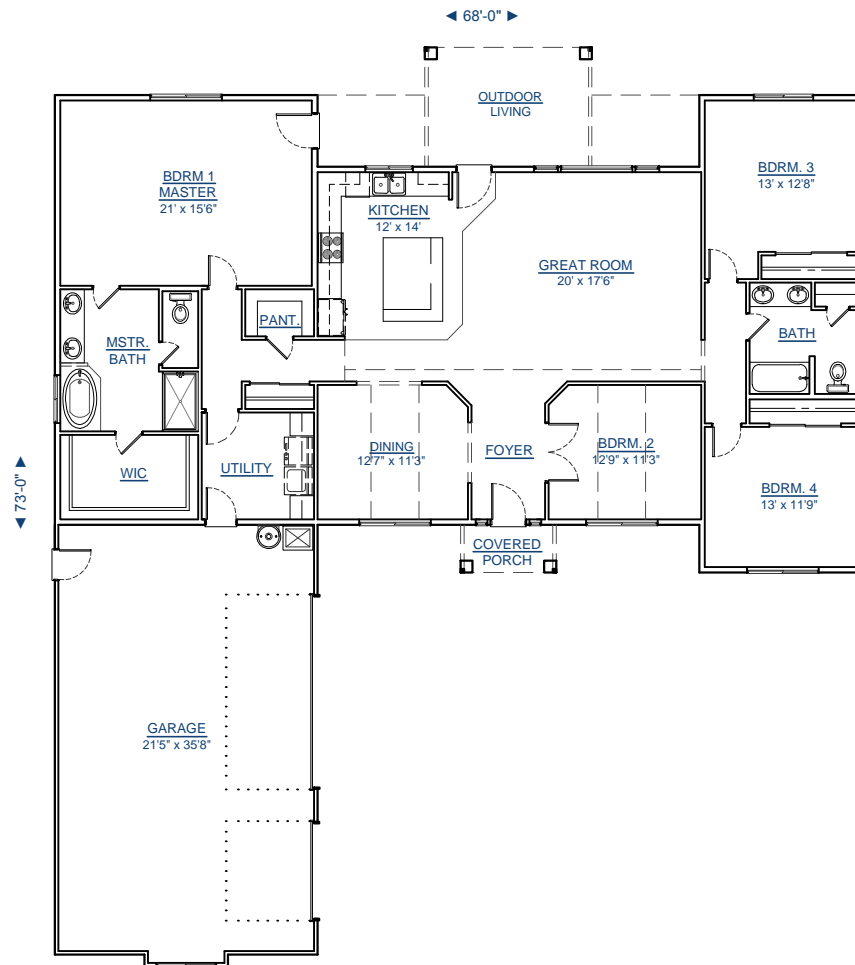

CUSTOM YOUR WAY HOMES, LLC

WWW.CUSTOMYOURWAY.COM

(360) 237-4784

- ▶ Custom Home Builder
- ▶ Custom Home Design
- ▶ Stock House Plans
- ▶ Home Additions
- ▶ Home Remodels

1-2312-3

SQUARE FT: 2312

GARAGE: 528

OUTDOOR COMFORT: 248

BEDROOMS: 3

BATHS: 2

**CALL FOR A FREE
BUILDING SITE CONSULTATION!**

**FRONT
ELEVATION**

**WWW.CUSTOMYOURWAY.COM
SEARCH PLANS ONLINE**

Custom Your Way Homes, LLC is the exclusive owner of this plan, plan design, plan details, and specifications.
Copyright © 2014 All Rights Reserved. Under penalty of law do not make illegal copies for distribution, modification, or plan usage with the
intention of construction without the written permission of Custom Your Way Homes, LLC. Licensed, Bonded, Insured.