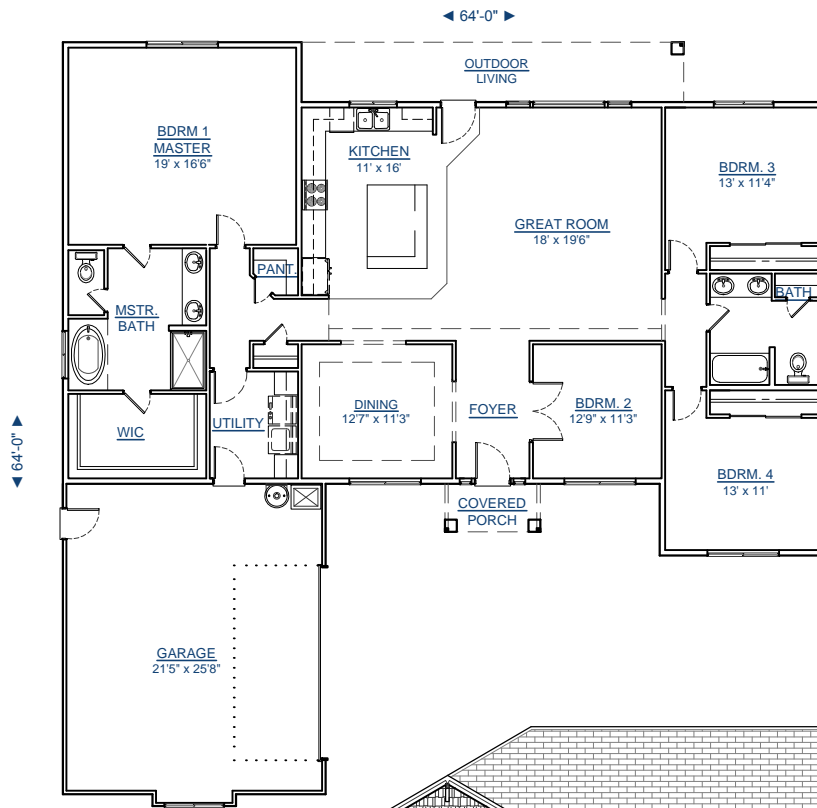

# 1-2232-3

SQUARE FT: 2232

GARAGE: 572

OUTDOOR COMFORT: 160

BEDROOMS: 3

BATHS: 2

**CALL FOR A FREE  
BUILDING SITE CONSULTATION!**

**FRONT  
ELEVATION**