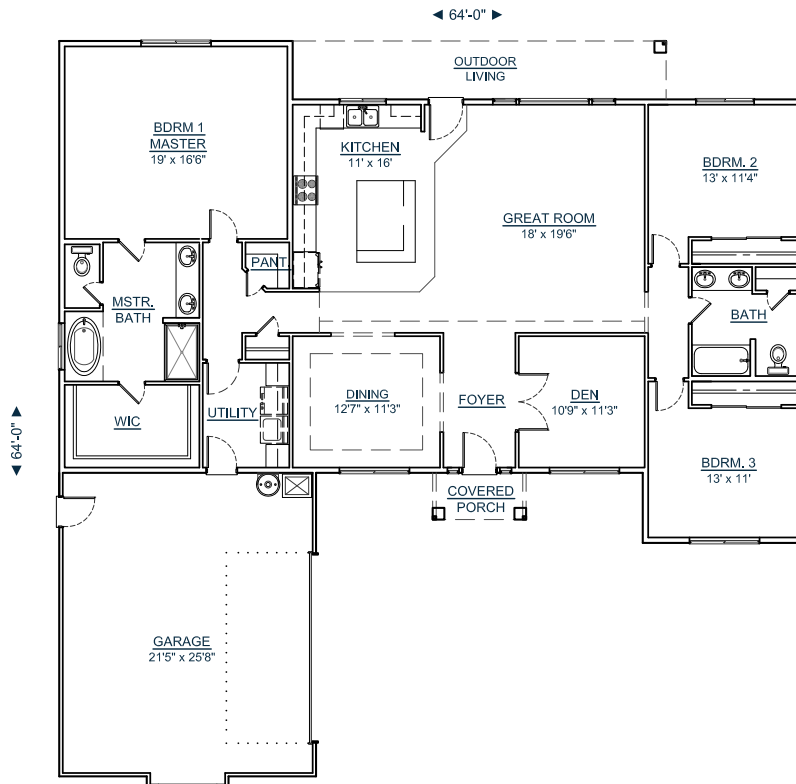

# 1-2223-3

SQUARE FT: 2232

GARAGE: 572

OUTDOOR COMFORT: 160

BEDROOMS: 3

BATHS: 2

CALL FOR A FREE  
BUILDING SITE CONSULTATION!

FRONT  
ELEVATION