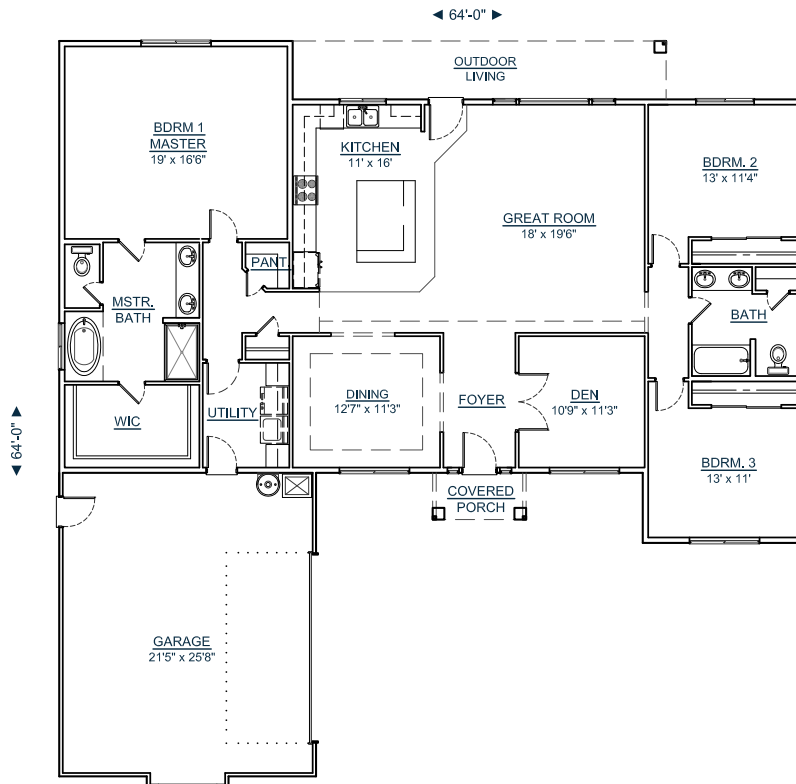

CUSTOM YOUR WAY HOMES, LLC

WWW.CUSTOMYOURWAY.COM

(360) 237-4784

- ▶ Custom Home Builder
- ▶ Custom Home Design
- ▶ Stock House Plans
- ▶ Home Additions
- ▶ Home Remodels

1-2223-3

SQUARE FT: 2232

GARAGE: 572

OUTDOOR COMFORT: 160

BEDROOMS: 3

BATHS: 2

**CALL FOR A FREE
BUILDING SITE CONSULTATION!**

**FRONT
ELEVATION**

**WWW.CUSTOMYOURWAY.COM
SEARCH PLANS ONLINE**

Custom Your Way Homes, LLC is the exclusive owner of this plan, plan design, plan details, and specifications. Copyright © 2014 All Rights Reserved. Under penalty of law do not make illegal copies for distribution, modification, or plan usage with the intention of construction without the written permission of Custom Your Way Homes, LLC. Licensed, Bonded, Insured. WA LICENSE #: CUSTOYW862OQ