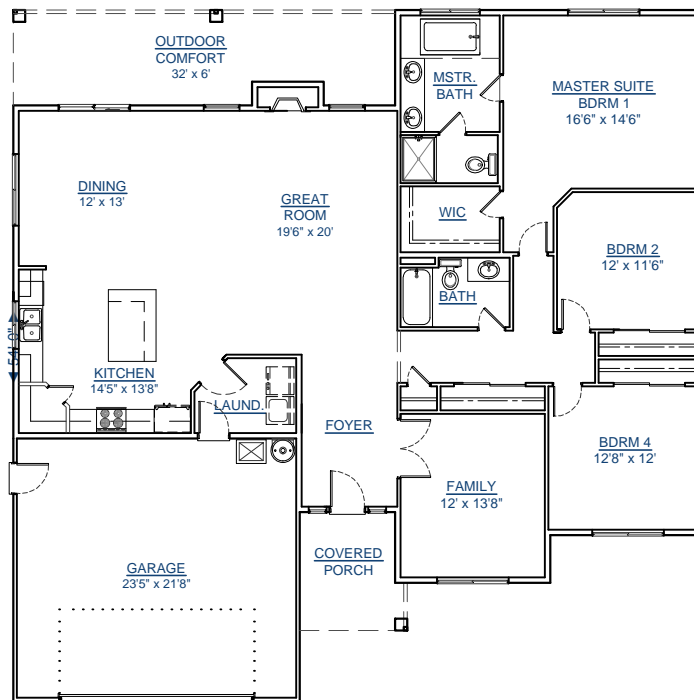

CUSTOM YOUR WAY HOMES, LLC

WWW.CUSTOMYOURWAY.COM

(360) 237-4784

- ▶ Custom Home Builder
- ▶ Custom Home Design
- ▶ Stock House Plans
- ▶ Home Additions
- ▶ Home Remodels

1-2152-3

SQUARE FT: 2152

GARAGE: 484

OUTDOOR CONFORT: 212

BEDROOMS: 3

BATHS: 2

CALL FOR A FREE BUILDING SITE CONSULTATION!

◀ 52'-0" ▶

FRONT ELEVATION

**WWW.CUSTOMYOURWAY.COM
SEARCH PLANS ONLINE**

Custom Your Way Homes, LLC is the exclusive owner of this plan, plan design, plan details, and specifications. Copyright © 2014 All Rights Reserved. Under penalty of law do not make illegal copies for distribution, modification, or plan usage with the intention of construction without the written permission of Custom Your Way Homes, LLC. Licensed, Bonded, Insured.