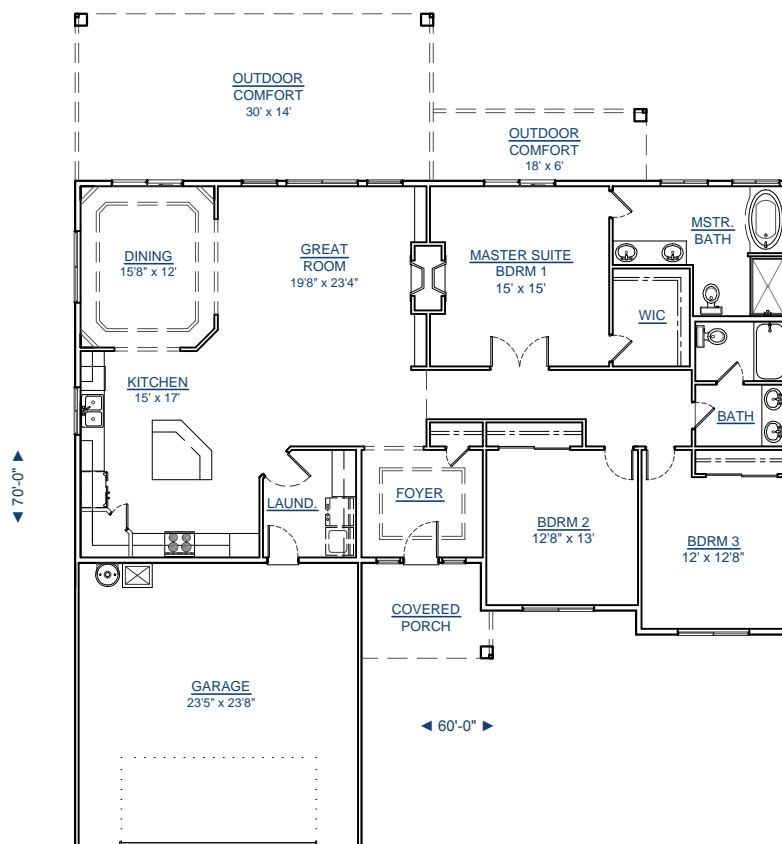

CUSTOM YOUR WAY HOMES, LLC

WWW.CUSTOMYOURWAY.COM

(360) 237-4784

- ▶ Custom Home Builder
- ▶ Custom Home Design
- ▶ Stock House Plans
- ▶ Home Additions
- ▶ Home Remodels

1-2050-3

SQUARE FT: 2050

OUTDOOR COMFORT: 527

GARAGE: 576

BEDROOMS: 3

BATHS: 2

**CALL FOR A FREE
BUILDING SITE CONSULTATION!**

**FRONT
ELEVATION**

**WWW.CUSTOMYOURWAY.COM
SEARCH PLANS ONLINE**

Custom Your Way Homes, LLC is the exclusive owner of this plan, plan design, plan details, and specifications. Copyright © 2014 All Rights Reserved. Under penalty of law do not make illegal copies for distribution, modification, or plan usage with the intention of construction without the written permission of Custom Your Way Homes, LLC. Licensed, Bonded, Insured.