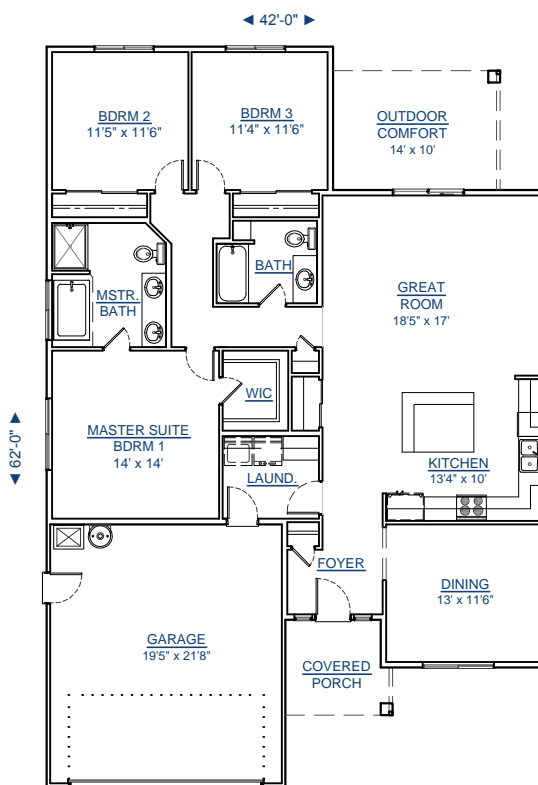

CUSTOM YOUR WAY HOMES, LLC

WWW.CUSTOMYOURWAY.COM

(360) 237-4784

- ▶ Custom Home Builder
- ▶ Custom Home Design
- ▶ Stock House Plans
- ▶ Home Additions
- ▶ Home Remodels

1-1698-3

SQUARE FT: 1698

GARAGE: 440

OUTDOOR CONFORT: 140

BEDROOMS: 3

BATHS: 2

**CALL FOR A FREE
BUILDING SITE CONSULTATION!**

**FRONT
ELEVATION**

**WWW.CUSTOMYOURWAY.COM
SEARCH PLANS ONLINE**

Custom Your Way Homes, LLC is the exclusive owner of this plan, plan design, plan details, and specifications. Copyright © 2014 All Rights Reserved. Under penalty of law do not make illegal copies for distribution, modification, or plan usage with the intention of construction without the written permission of Custom Your Way Homes, LLC. Licensed, Bonded, Insured.