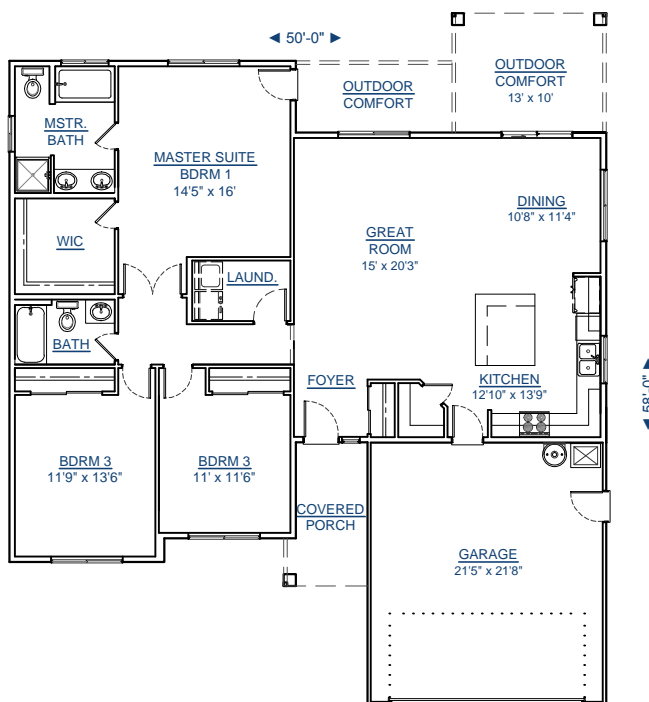

CUSTOM YOUR WAY HOMES, LLC

WWW.CUSTOMYOURWAY.COM

(360) 237-4784

- ▶ Custom Home Builder
- ▶ Custom Home Design
- ▶ Stock House Plans
- ▶ Home Additions
- ▶ Home Remodels

1-1662-3

SQUARE FT: 1662

GARAGE: 440

OUTDOOR CONFORT: 207

BEDROOMS: 3

BATHS: 2

**CALL FOR A FREE
BUILDING SITE CONSULTATION!**

**FRONT
ELEVATION**

**WWW.CUSTOMYOURWAY.COM
SEARCH PLANS ONLINE**

Custom Your Way Homes, LLC is the exclusive owner of this plan, plan design, plan details, and specifications. Copyright © 2014 All Rights Reserved. Under penalty of law do not make illegal copies for distribution, modification, or plan usage with the intention of construction without the written permission of Custom Your Way Homes, LLC. Licensed, Bonded, Insured.