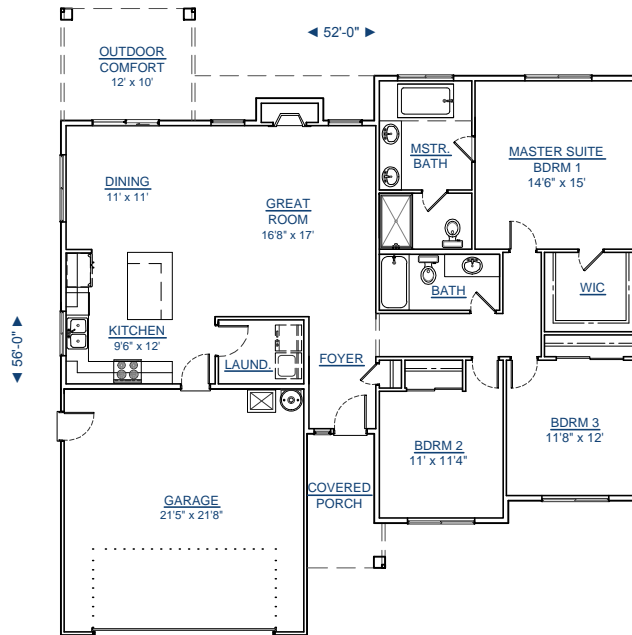

CUSTOM YOUR WAY HOMES, LLC

WWW.CUSTOMYOURWAY.COM

(360) 237-4784

- ▶ Custom Home Builder
- ▶ Custom Home Design
- ▶ Stock House Plans
- ▶ Home Additions
- ▶ Home Remodels

1-1645-3

SQUARE FT: 1645

GARAGE: 484

OUTDOOR CONFORT: 120

BEDROOMS: 3

BATHS: 2

**CALL FOR A FREE
BUILDING SITE CONSULTATION!**

**FRONT
ELEVATION**

**WWW.CUSTOMYOURWAY.COM
SEARCH PLANS ONLINE**

Custom Your Way Homes, LLC is the exclusive owner of this plan, plan design, plan details, and specifications.
Copyright © 2014 All Rights Reserved. Under penalty of law do not make illegal copies for distribution, modification, or plan usage with the intention of construction without the written permission of Custom Your Way Homes, LLC. Licensed, Bonded, Insured.