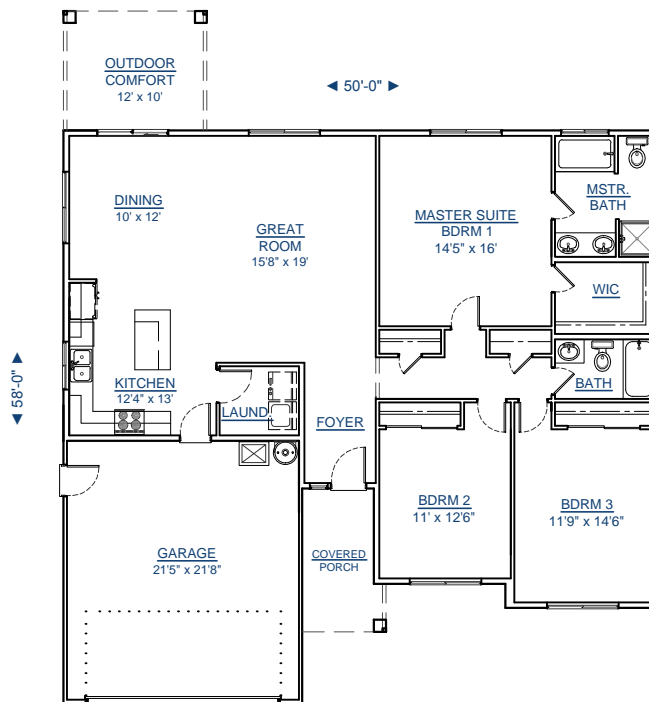

CUSTOM YOUR WAY HOMES, LLC

WWW.CUSTOMYOURWAY.COM

(360) 237-4784

- ▶ Custom Home Builder
- ▶ Custom Home Design
- ▶ Stock House Plans
- ▶ Home Additions
- ▶ Home Remodels

1-1639-3

SQUARE FT: 1639

GARAGE: 438

OUTDOOR CONFORT: 120

BEDROOMS: 3

BATHS: 2

**CALL FOR A FREE
BUILDING SITE CONSULTATION!**

**FRONT
ELEVATION**

**WWW.CUSTOMYOURWAY.COM
SEARCH PLANS ONLINE**

Custom Your Way Homes, LLC is the exclusive owner of this plan, plan design, plan details, and specifications.
Copyright © 2014 All Rights Reserved. Under penalty of law do not make illegal copies for distribution, modification, or plan usage with the
intention of construction without the written permission of Custom Your Way Homes, LLC. Licensed, Bonded, Insured.