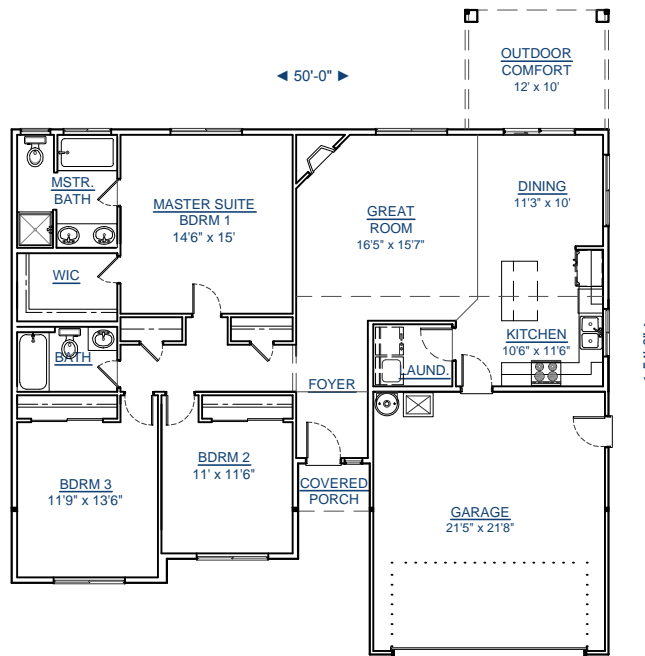

# 1-1500-3

SQUARE FT: 1500

GARAGE: 440

OUTDOOR CONFORT: 120

BEDROOMS: 3

BATHS: 2

**CALL FOR A FREE  
BUILDING SITE CONSULTATION!**

**FRONT  
ELEVATION**