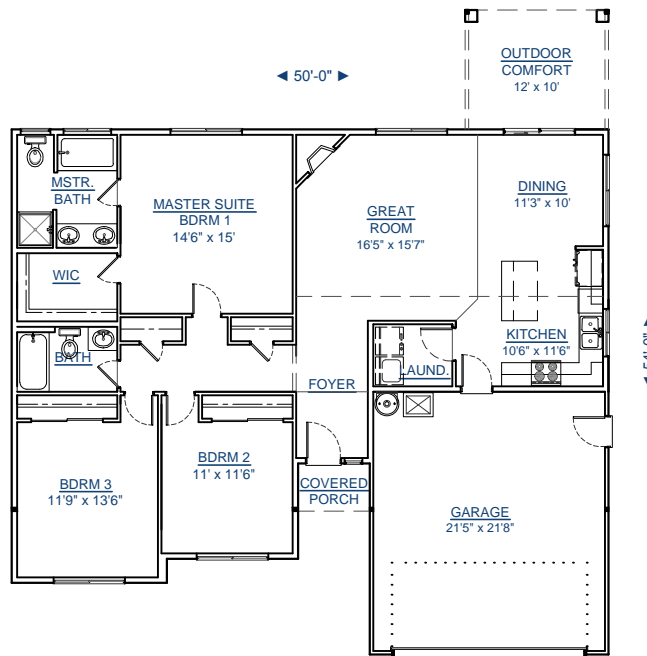

CUSTOM YOUR WAY HOMES, LLC

WWW.CUSTOMYOURWAY.COM

(360) 237-4784

- ▶ Custom Home Builder
- ▶ Custom Home Design
- ▶ Stock House Plans
- ▶ Home Additions
- ▶ Home Remodels

1-1500-3

SQUARE FT: 1500

GARAGE: 440

OUTDOOR CONFORT: 120

BEDROOMS: 3

BATHS: 2

**CALL FOR A FREE
BUILDING SITE CONSULTATION!**

**FRONT
ELEVATION**

**WWW.CUSTOMYOURWAY.COM
SEARCH PLANS ONLINE**

Custom Your Way Homes, LLC is the exclusive owner of this plan, plan design, plan details, and specifications.
Copyright © 2014 All Rights Reserved. Under penalty of law do not make illegal copies for distribution, modification, or plan usage with the
intention of construction without the written permission of Custom Your Way Homes, LLC. Licensed, Bonded, Insured.