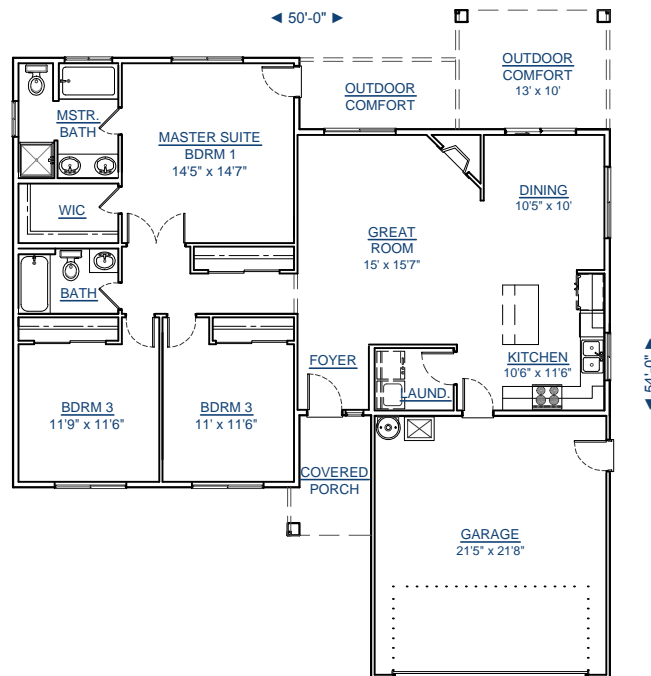

# 1-1488-3

SQUARE FT: 1488

GARAGE: 440

OUTDOOR CONFORT: 200

BEDROOMS: 3

BATHS: 2

**CALL FOR A FREE  
BUILDING SITE CONSULTATION!**

**FRONT  
ELEVATION**